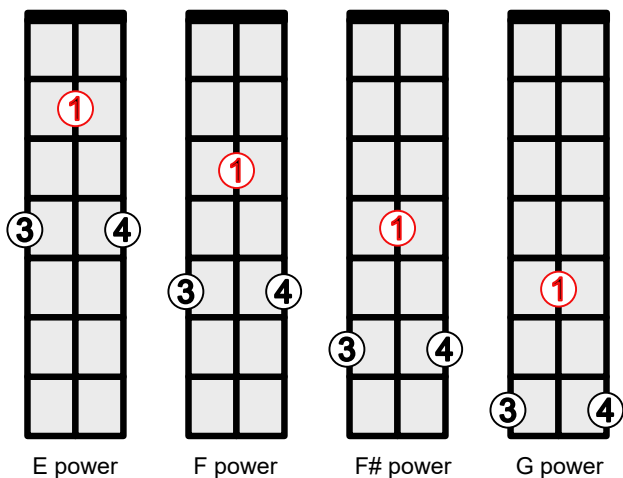

A power

A#/Bb power

B power

C power

Notes On The Fret board For a Cigar Box Guitar tuned G D G													
FRET	0	1	2	3	4	5	6	7	8	9	10	11	12
BASS STRING	G	G#	A	A#/Bb	B	C	C#/Db	D	D#/Eb	E	F	F#/Gb	G
MIDDLE STRING	D	D#/Eb	E	F	F#/Gb	G	G#	A	A#/Bb	B	C	C#/Db	D
TOP STRING	G	G#	A	A#/Bb	B	C	C#/Db	D	D#/Eb	E	F	F#/Gb	G

Power Chords With The Root On The Bass String													
POWER CHORD	G	G#	A	A#/Bb	B	C	C#/Db	D	D#/Eb	E	F	F#/Gb	G
ALL STRINGS	0	1	2	3	4	5	6	7	8	9	10	11	12

G D G POWER CHORDS

E power

F power

F# power

G power

Power Chords With The Root On The Middle String													
POWER CHORD	D	D#/Eb	E	F	F#/Gb	G	G#	A	A#/Bb	B	C	C#/Db	D
BASS STRING	2	3	4	5	6	7	8	9	10	11	12	13	14
MIDDLE STRING	0	1	2	3	4	5	6	7	8	9	10	11	12
TOP STRING	2	3	4	5	6	7	8	9	10	11	12	13	14