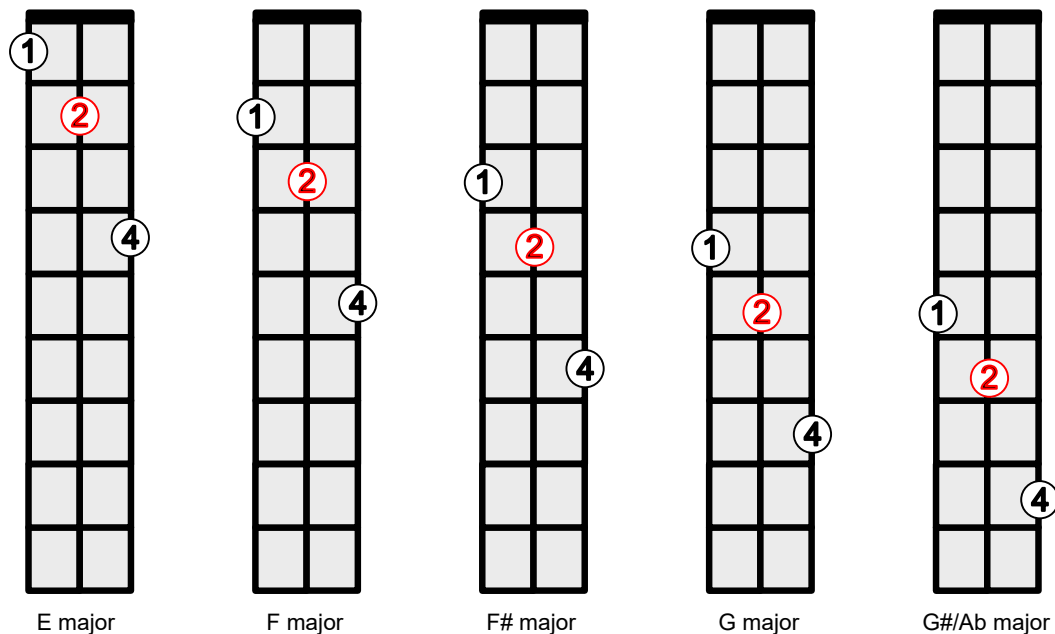

## MOVABLE MAJOR CHORDS WITH THE ROOT ON THE 2ND STRING FOR G D G TUNING

Movable Major chord shapes for a Cigar Box Guitar tuned G D G													
Major chord	G	G#	A	A#/Bb	B	C	C#/Db	D	D#/Eb	E	F	F#/Gb	G
Fret on bass string	7	8	9	10	11	12	13	14	3	4	5	6	7
Fret on middle string	5	6	7	8	9	10	11	12	1	2	3	4	5
Fret on top string	4	5	6	7	8	9	10	11	0	1	2	3	4

Inverted Movable Major chord shapes for a Cigar Box Guitar tuned G D G													
Major chord	G	G#	A	A#/Bb	B	C	C#/Db	D	D#/Eb	E	F	F#/Gb	G
Fret on bass string	4	5	6	7	8	9	10	11	0	1	2	3	4
Fret on middle string	5	6	7	8	9	10	11	12	1	2	3	4	5
Fret on top string	7	8	9	10	11	12	13	14	3	4	5	6	7