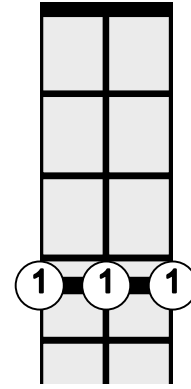

## Beginner version

This sheet is intended purely for educational private use

2nd  
fret

E

A

D

B

E E E A A D A - B B E E A A E E

E E E A A D A - B B E E A A E E

My love is bigger than a Cadillac. I try to show it and you drive me back

E E E A A D A B B E E A A E E

Your love for me has got to be real for you to know just how I feel